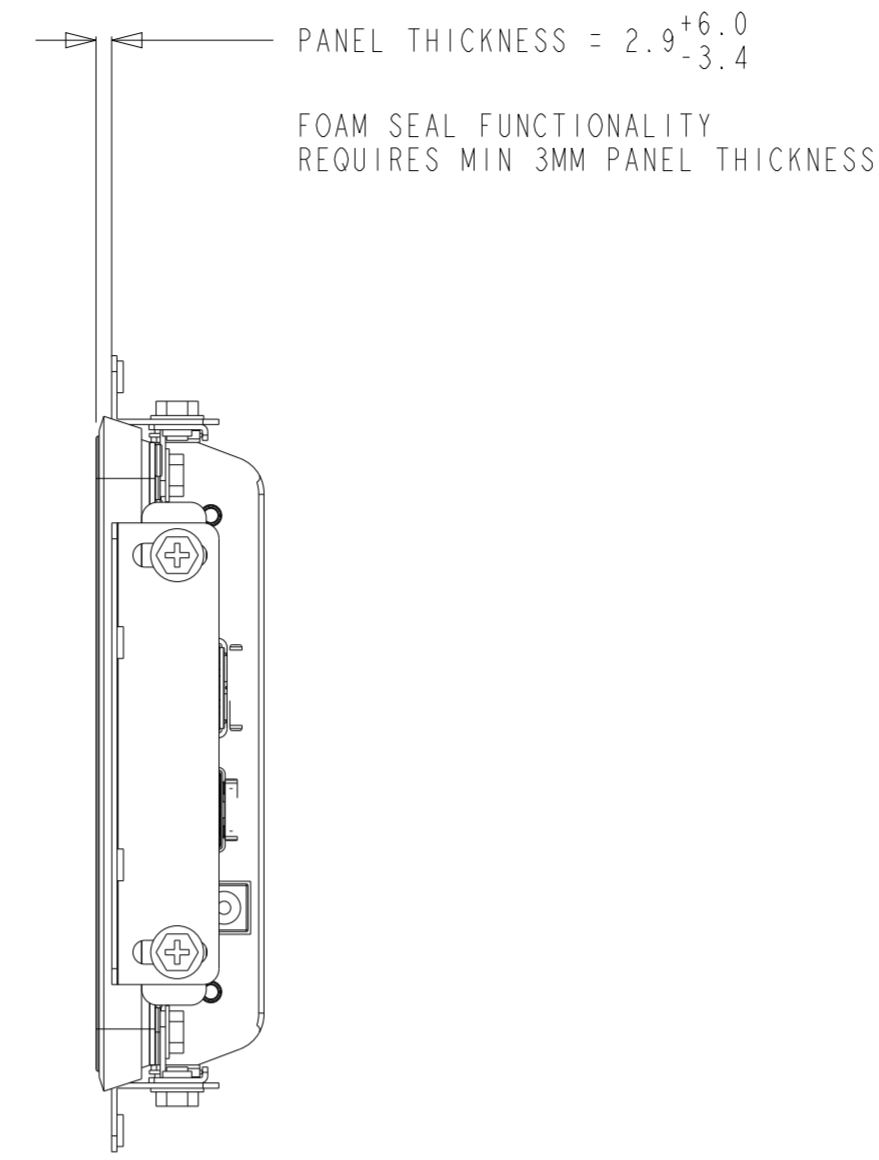

DIMENSIONAL DRAWING: ET0764L

DIMENSIONAL DRAWING: ET0764L

DIMENSIONS ARE IN MILLIMETERS

elo

MS603492

DATE: 07102024

REV: A