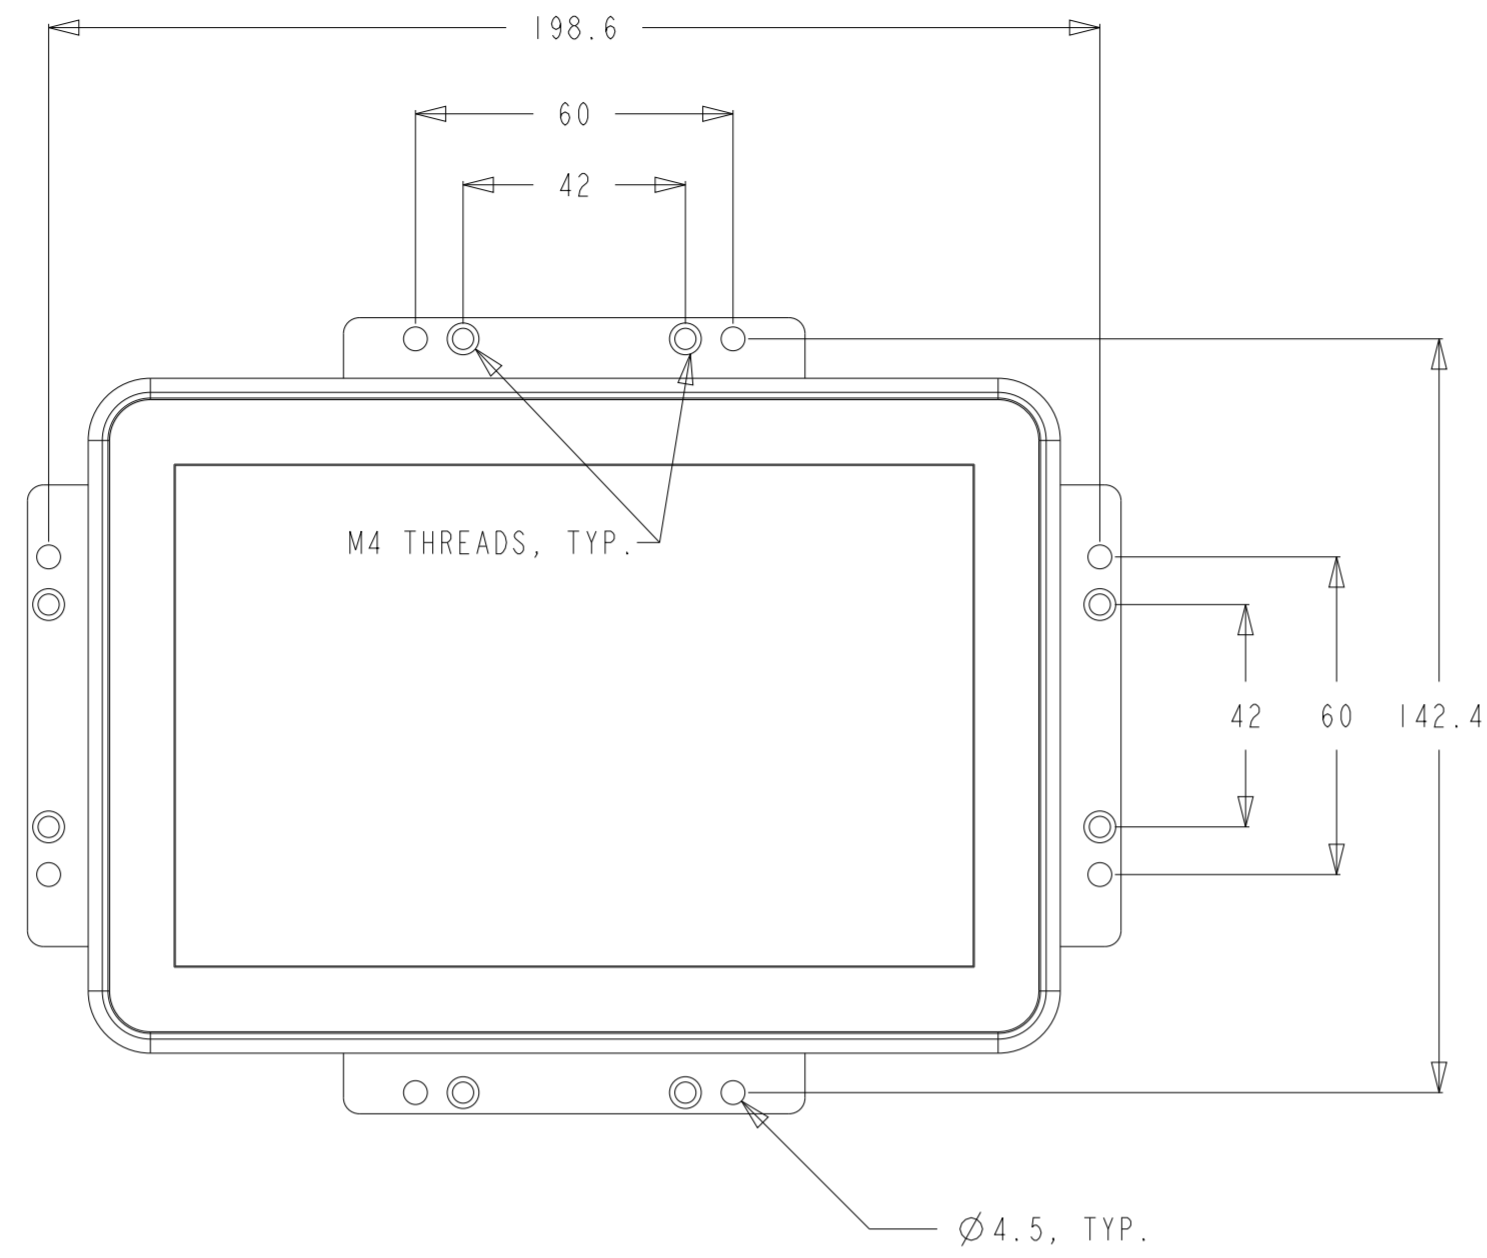

DIMENSIONAL DRAWING: ET0764L

DIMENSIONAL DRAWING: ET0764L

DIMENSIONS ARE IN MILLIMETERS

elo

MS603492

DATE: 07102024

REV: A