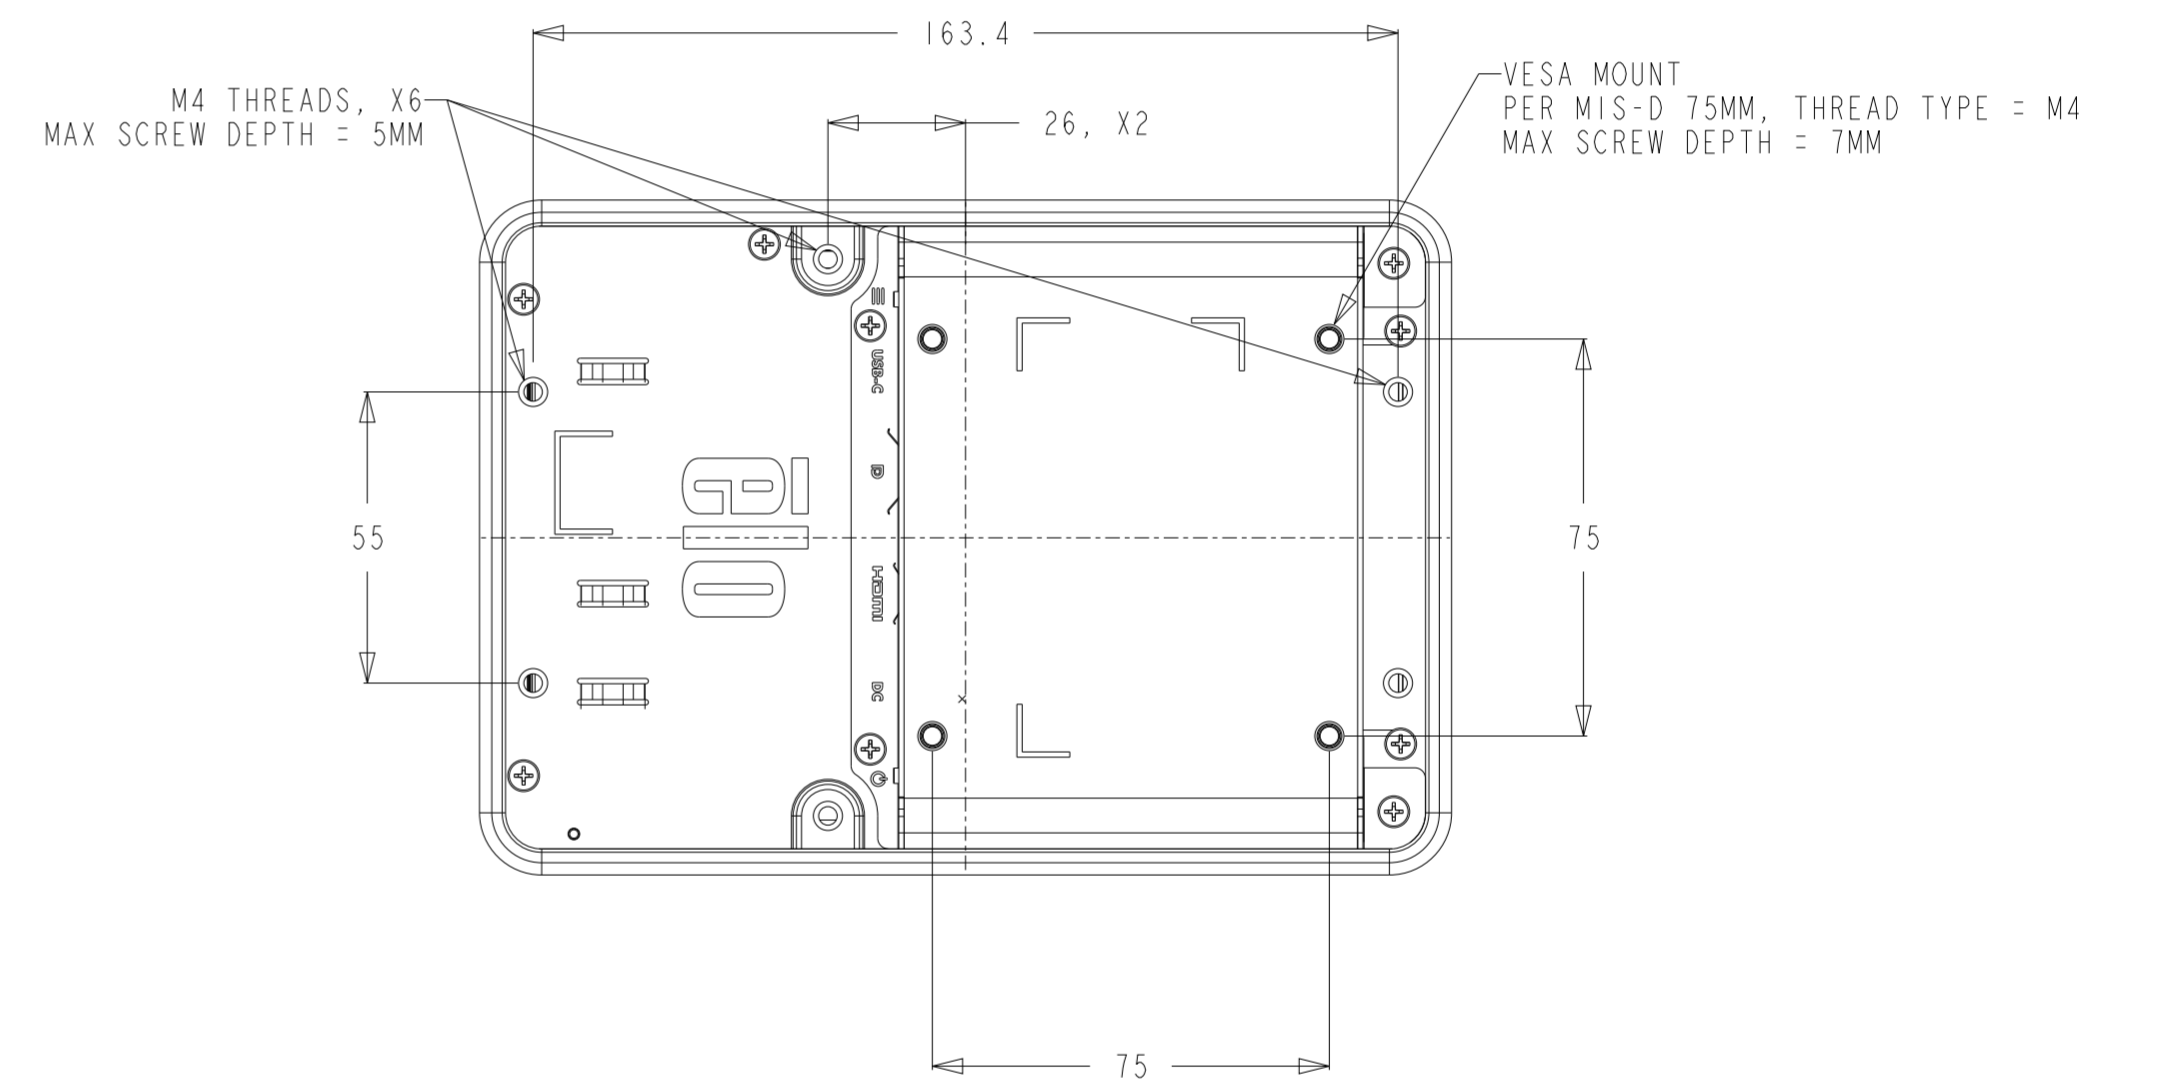

DIMENSIONAL DRAWING: ET0764L

DIMENSIONAL DRAWING: ET0764L

DIMENSIONS ARE IN MILLIMETERS

elo

MS603492

DATE: 07102024

REV: A