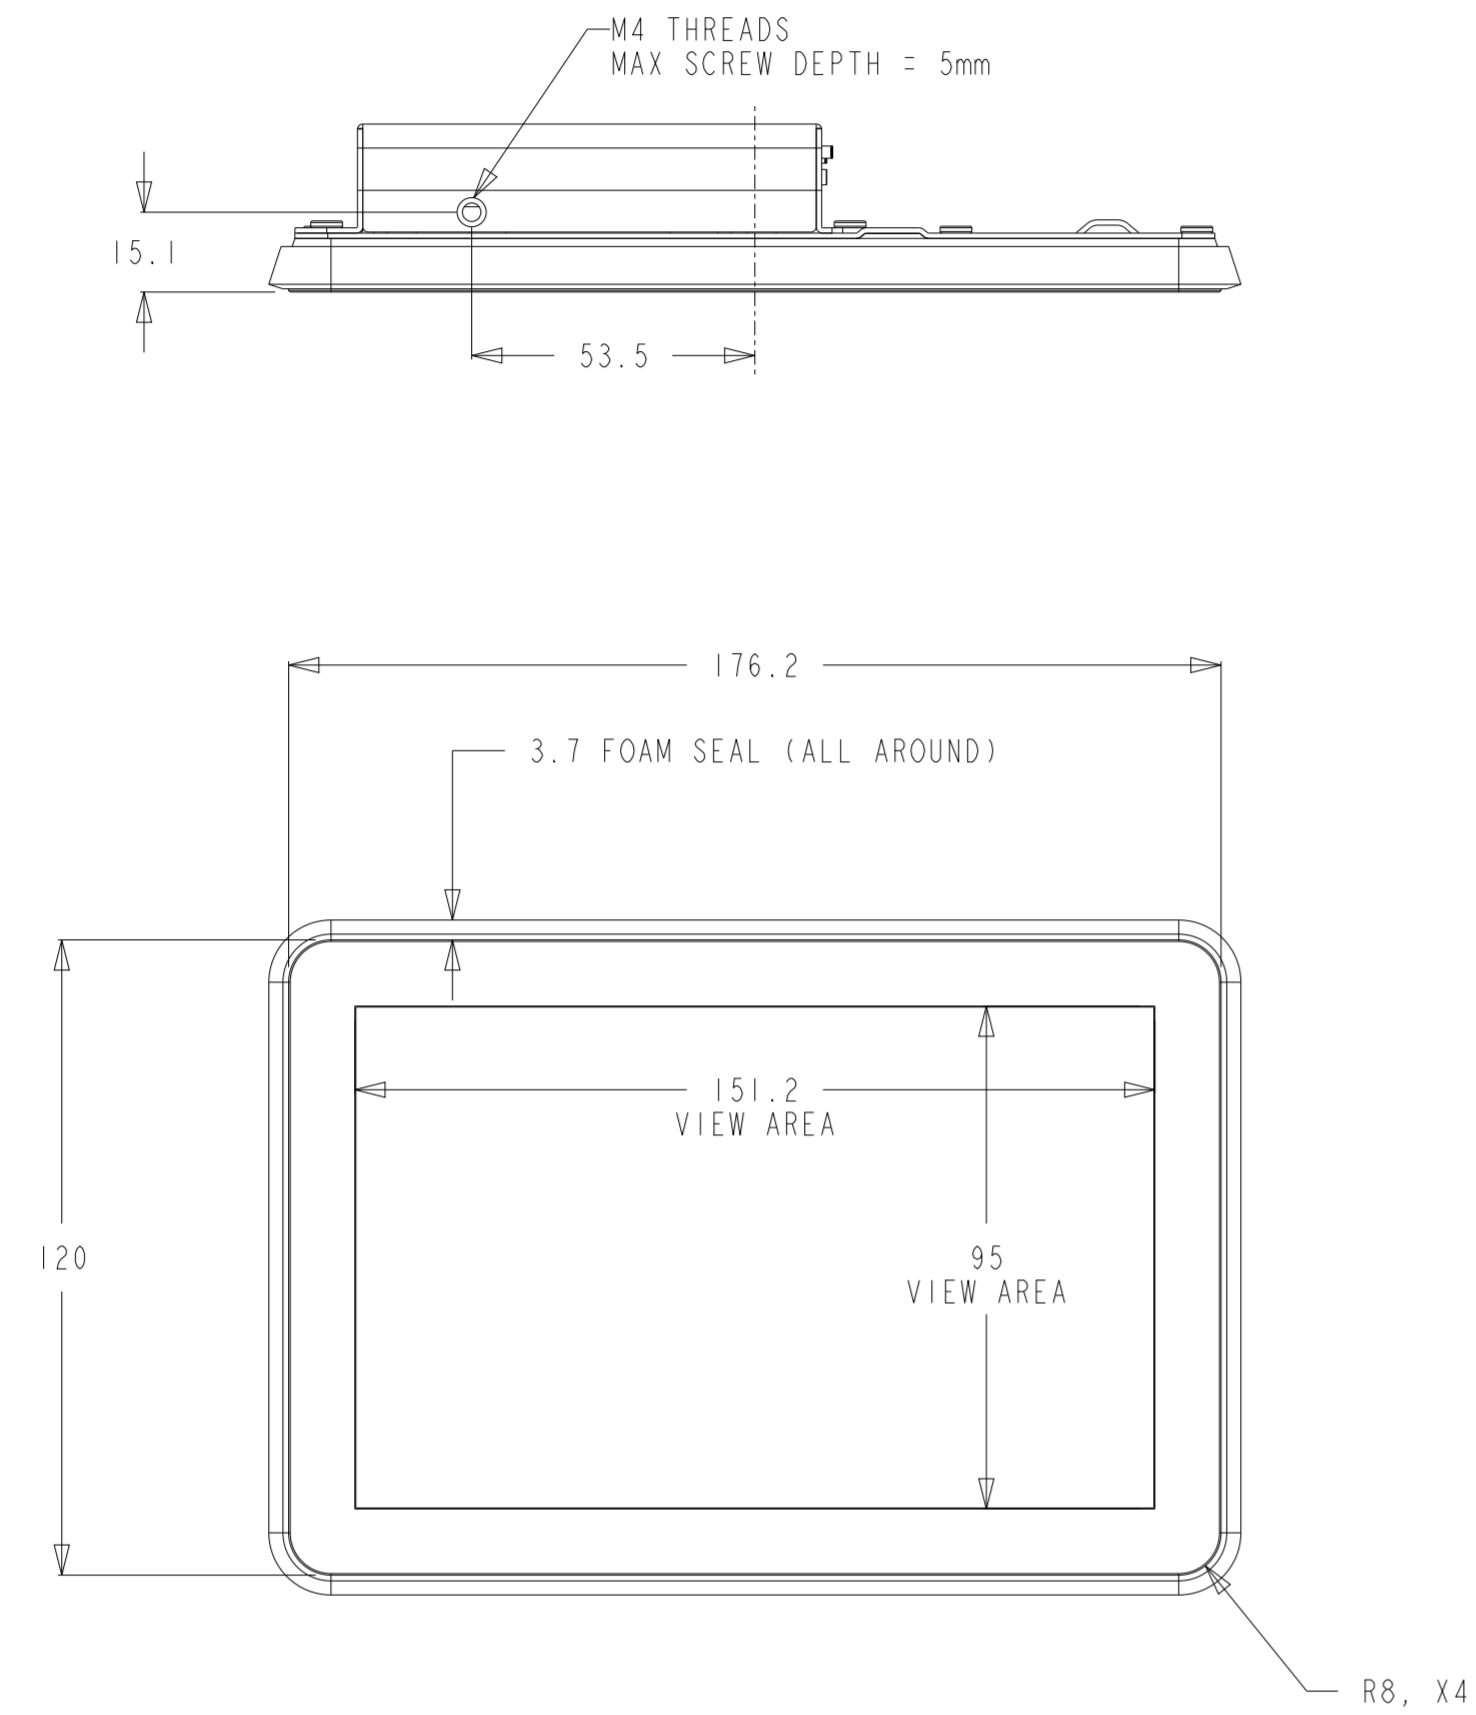

DIMENSIONAL DRAWING: ET0764L

DIMENSIONAL DRAWING: ET0764L

DIMENSIONS ARE IN MILLIMETERS

elo

MS603492

DATE: 07102024

REV: A