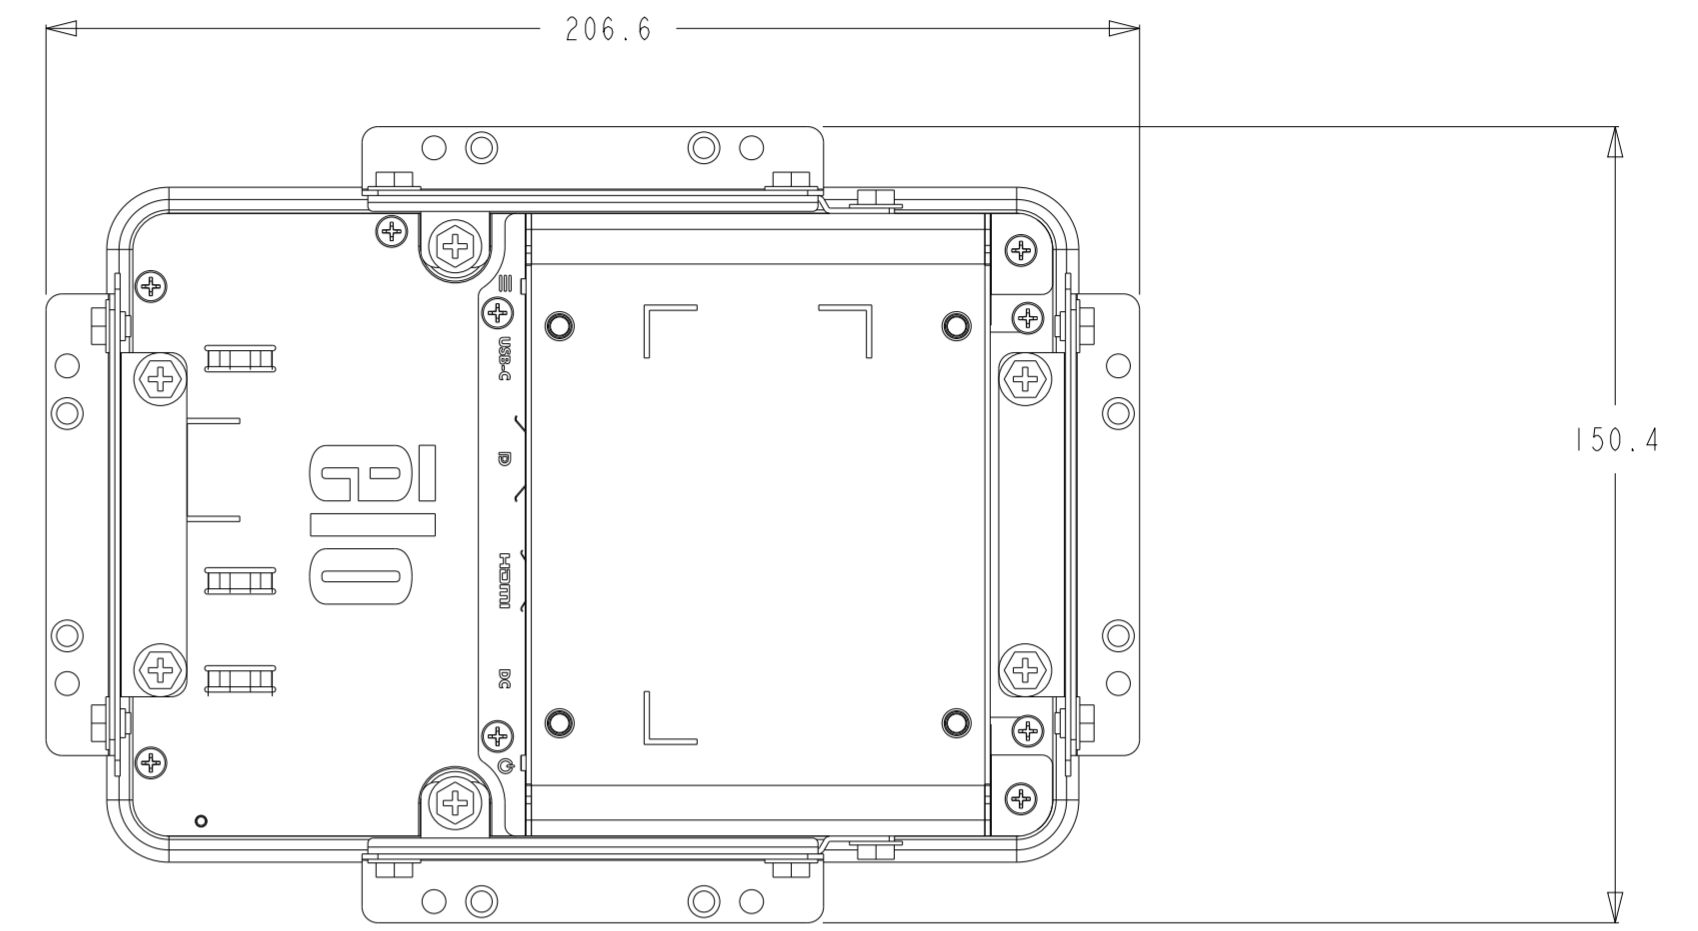

DIMENSIONAL DRAWING: ET0764L

DIMENSIONAL DRAWING: ET0764L

DIMENSIONS ARE IN MILLIMETERS

elo

MS603492

DATE: 07102024

REV: A